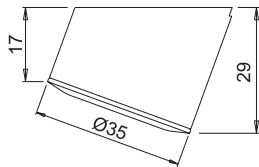

### PIXEL OB

surface LED luminaire with asymmetrical light projection

Watt	Volt
1W	24VDC

values referred to PIXEL 4000K

<b>Colour appearance</b>	super warm white	natural white
<b>Colour temperature</b>	2700 K	4000 K
<b>Luminous flux</b>	95 lm	105 lm
<b>Luminous efficiency</b>	95 lm/W	105 lm/W
<b>CRI</b>	Ra 81	Ra 82

## PIXEL OB

surface LED luminaire with asymmetrical light projection

PIXEL OB is a micro spotlight with asymmetrical light projection for surface installation. With a 20° inclined support, PIXEL is installed on any vertical surface, easily hiding the power cable of the luminaire at the back of the shelf. It is mounted simply by fixing the spacer with the two screws supplied, then applying the spotlight and pressing lightly.