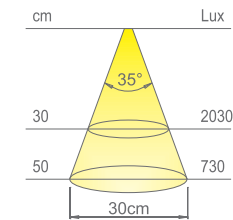

### PIXEL OB

surface LED luminaire with asymmetrical light projection

Watt	Volt
1W	24VDC

values referred to PIXEL 4000K

<b>Colour appearance</b>	super warm white	natural white
<b>Colour temperature</b>	2700 K	4000 K
<b>Luminous flux</b>	95 lm	105 lm
<b>Luminous efficiency</b>	95 lm/W	105 lm/W
<b>CRI</b>	Ra 81	Ra 82

## PIXEL OB

surface LED luminaire with asymmetrical light projection

PIXEL OB is a micro spotlight with asymmetrical light projection for surface installation. With a 20° inclined support, PIXEL is installed on any vertical surface, easily hiding the power cable of the luminaire at the back of the shelf. It is mounted simply by fixing the spacer with the two screws supplied, then applying the spotlight and pressing lightly.